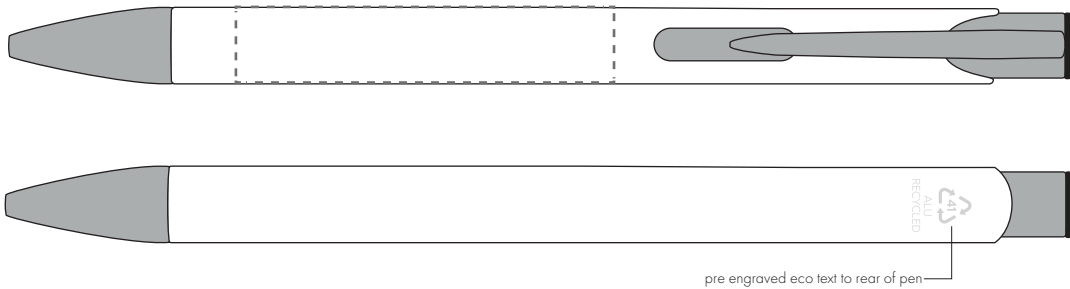

Your Ref:	Quantity:	Product Code: TPC982001
Our Ref:	Version: 1	Product Colour: WHITE

**PRINTING CONCERNS:**

We stock this item in the following colours

**PANTONE REFERENCE(S)**

● Engrave

ARTWORK SCALE 100%

ARTWORK SCALE 100%  
Flat Engrave Area:  
50mm x 10mm

Product Image for visualisation  
- colours may vary

The dashed line is to demonstrate print area and will not appear on your printed item

**PLEASE NOTE:**